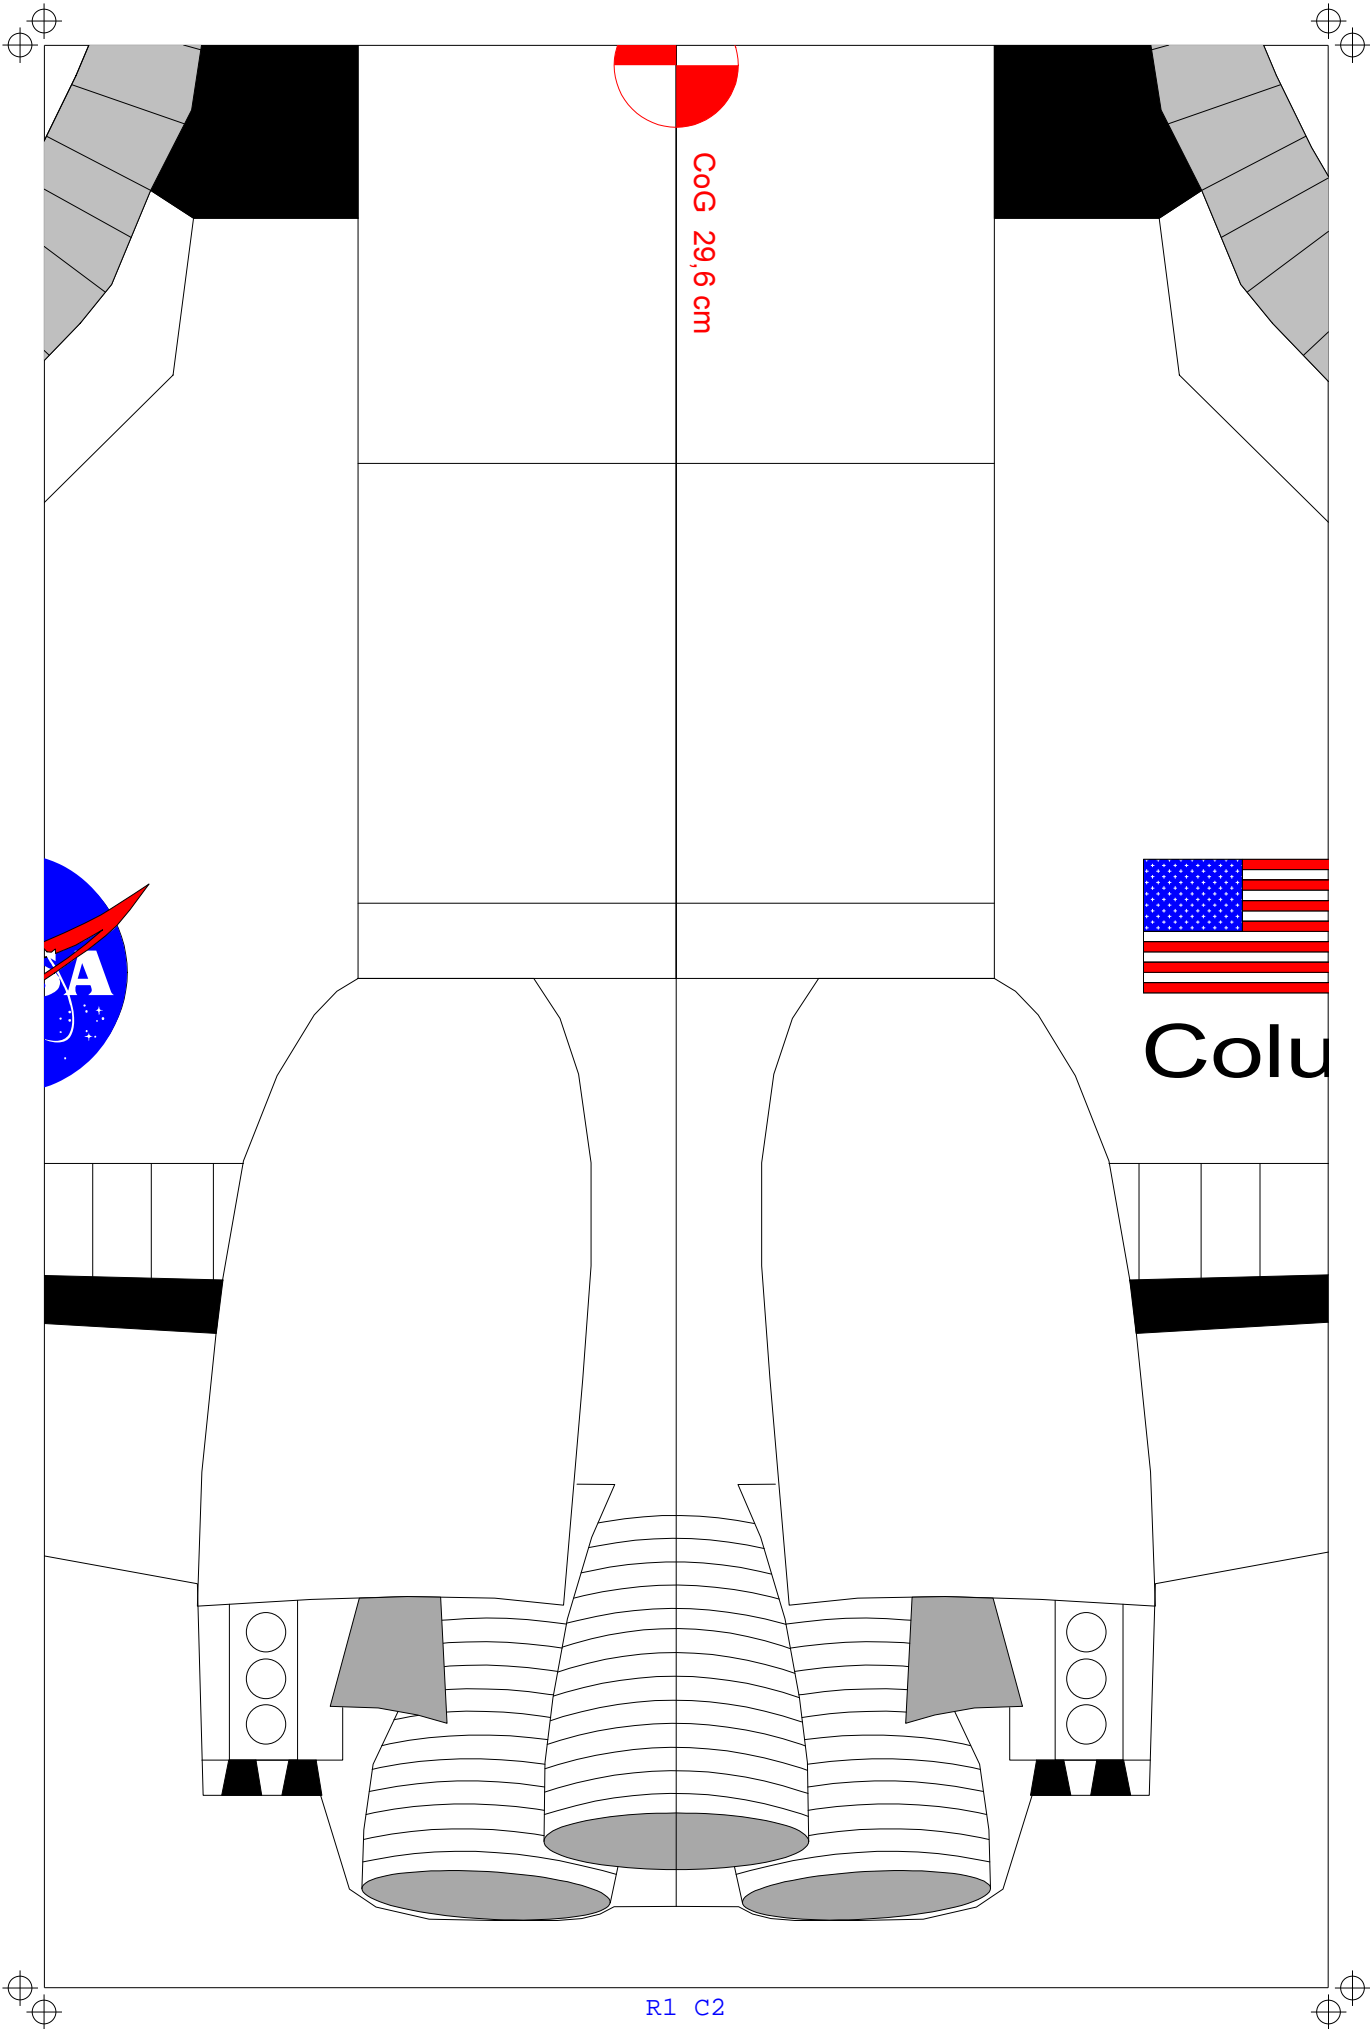

R1 C1

CoG 29,6 cm

R1 C2

mbia

Made by Robert
www.roberts-r2d2-bau.de/fmbindex.html

R2 C2

S

Columbia

R3 C1

R3 C2

Columbia

U

RETRACTOR
RETRACTOR

R4 C1