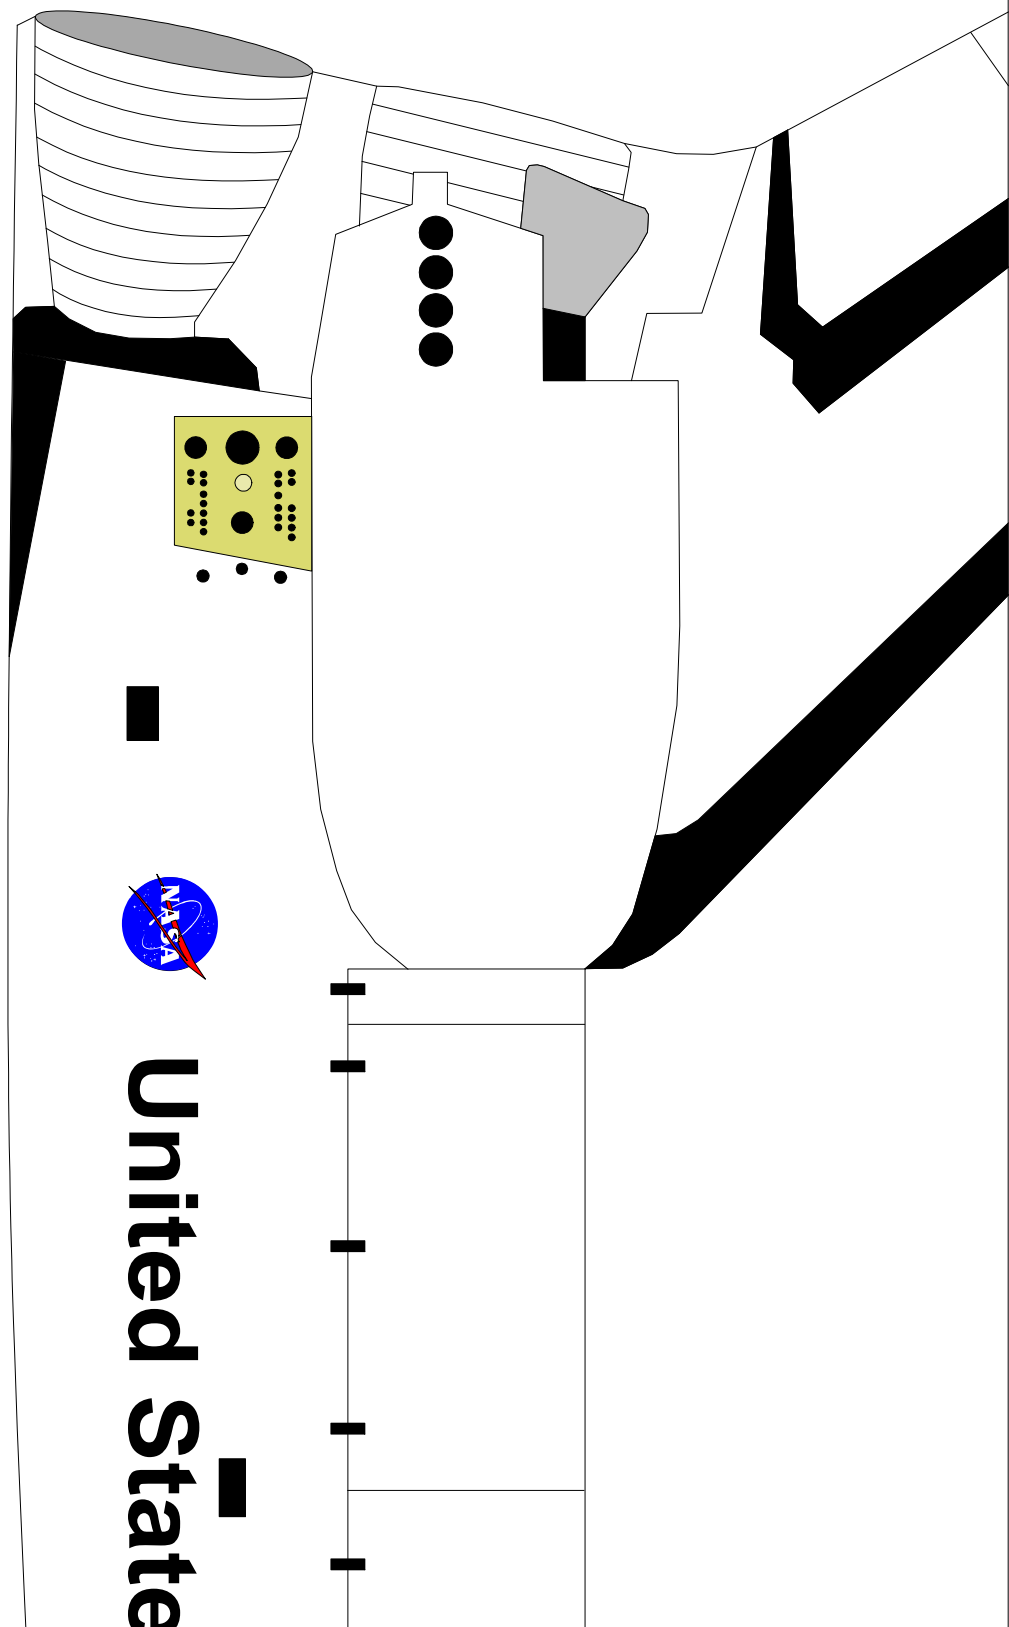

R1 C1

CoG 29,6 cm

R1 C2

mbia

Made by Robert
www.roberts-r2d2-bau.de/fmbindex.html

R2 C2

S

Columbia

R3 C1

R3 C2

Columbia

U

RETRACTOR
RETRACTOR

R4 C1