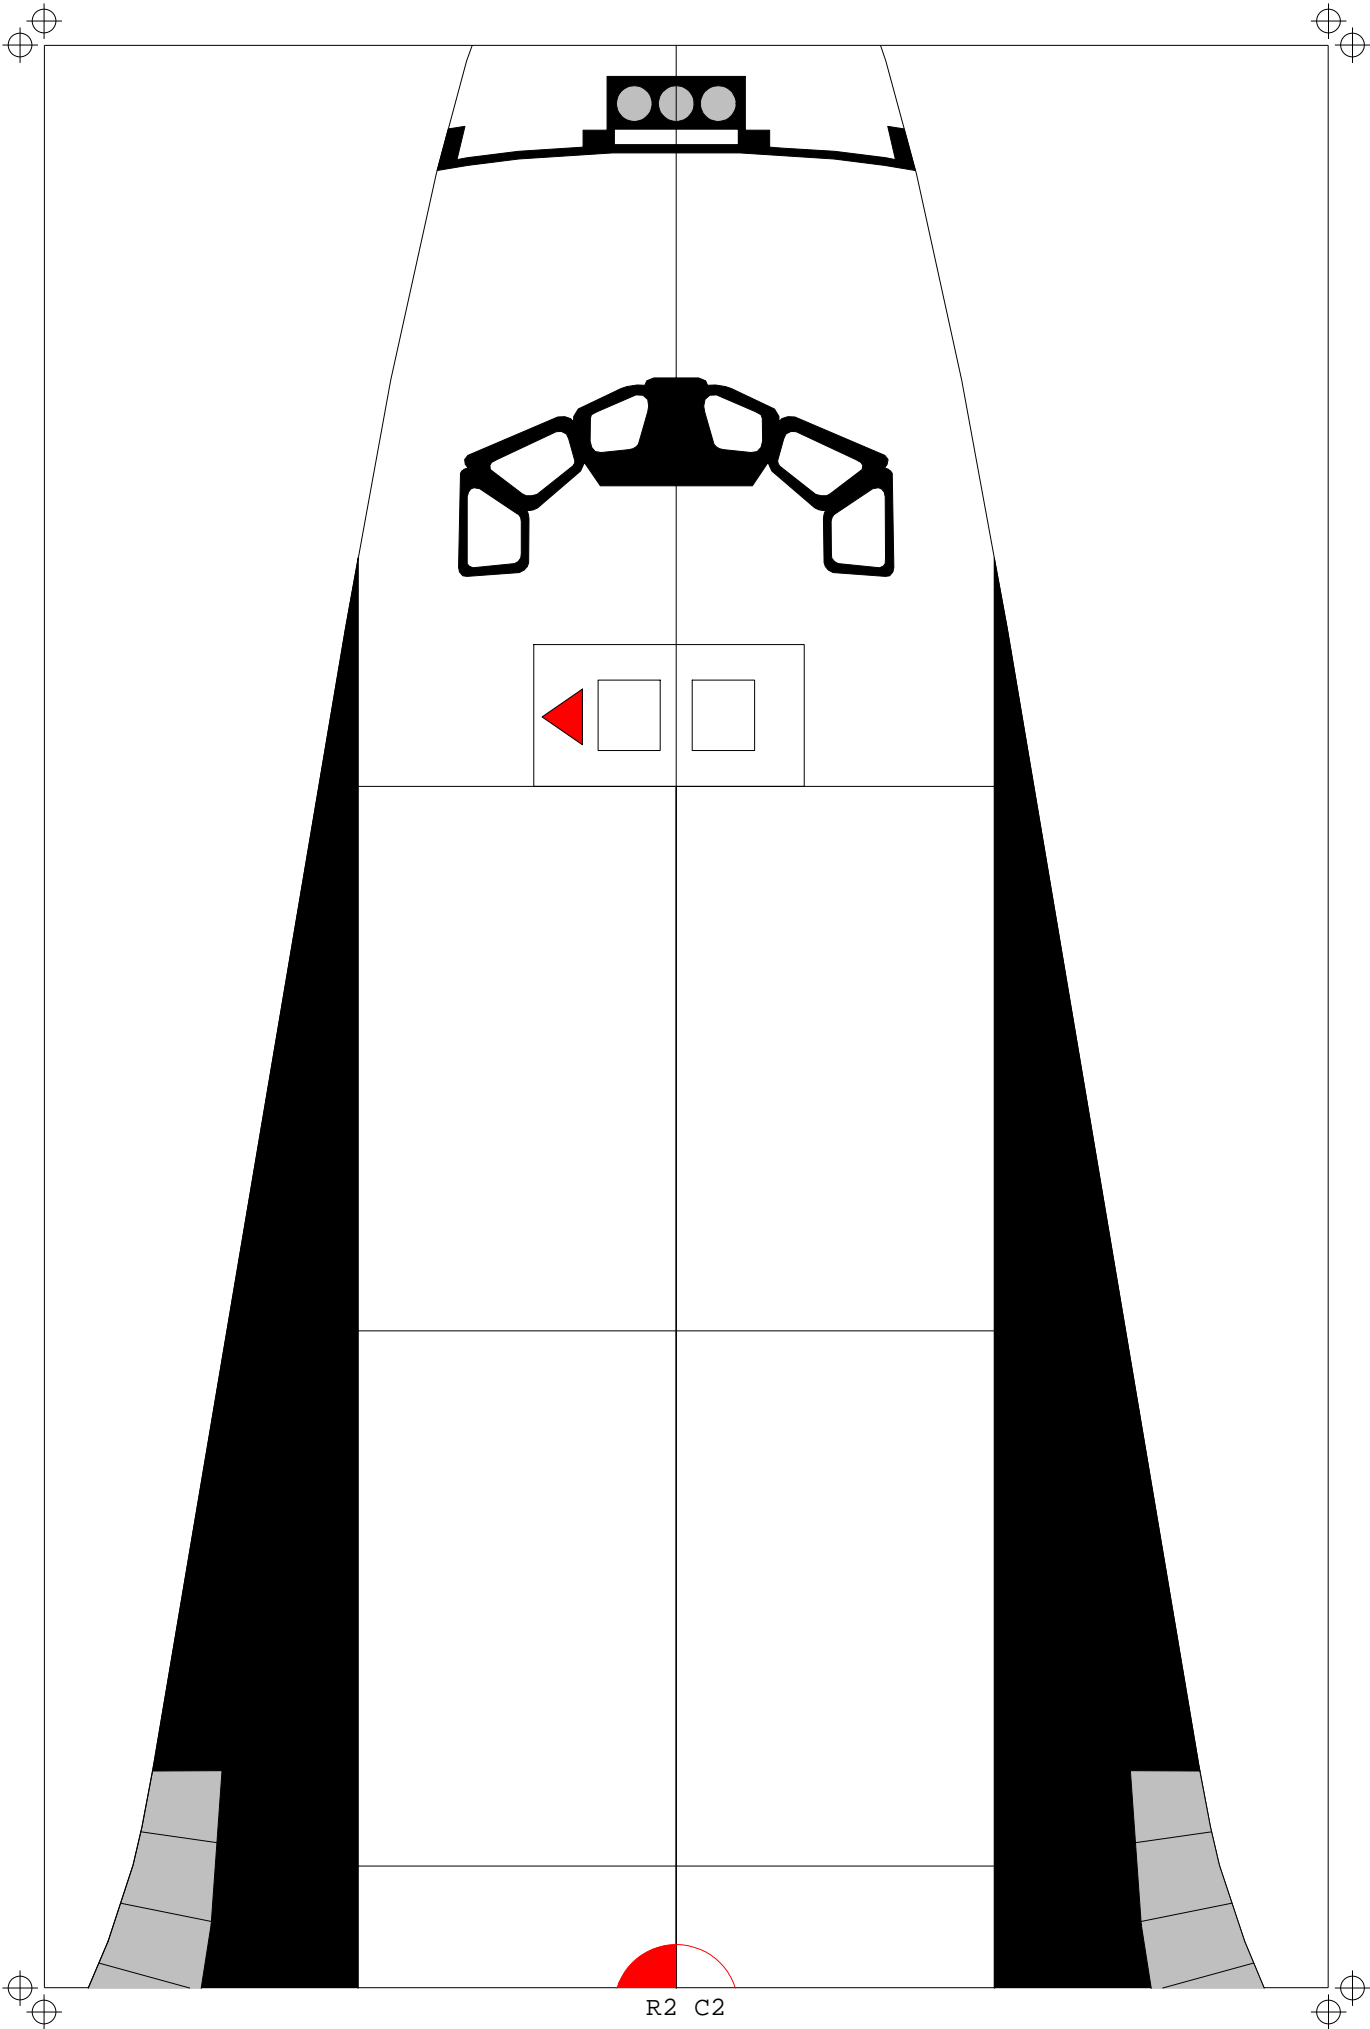

R1 C1

CoG 29,6 cm

R1 C2

mbia

Made by Robert
www.roberts-r2d2-bau.de/fmbindex.html

R2 C2

S

Columbia

R3 C1

R3 C2

Columbia

U

RETRACTOR
RETRACTOR

R4 C1